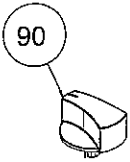

EXPLODED VIEW - RIGHT SIDE KNOB TOUCH CONTROL VITROCERAMIC HOB ASSEMBLY

EXPLODED VIEW - RIGHT SIDE TOUCH CONTROL VITROCERAMIC HOB ASSEMBLY

METAL FRAME FOR DOMINO VITRO HOB
(OPTIONAL)

DELTA

ALFA

GAMA

ZETA

ECLIPSE