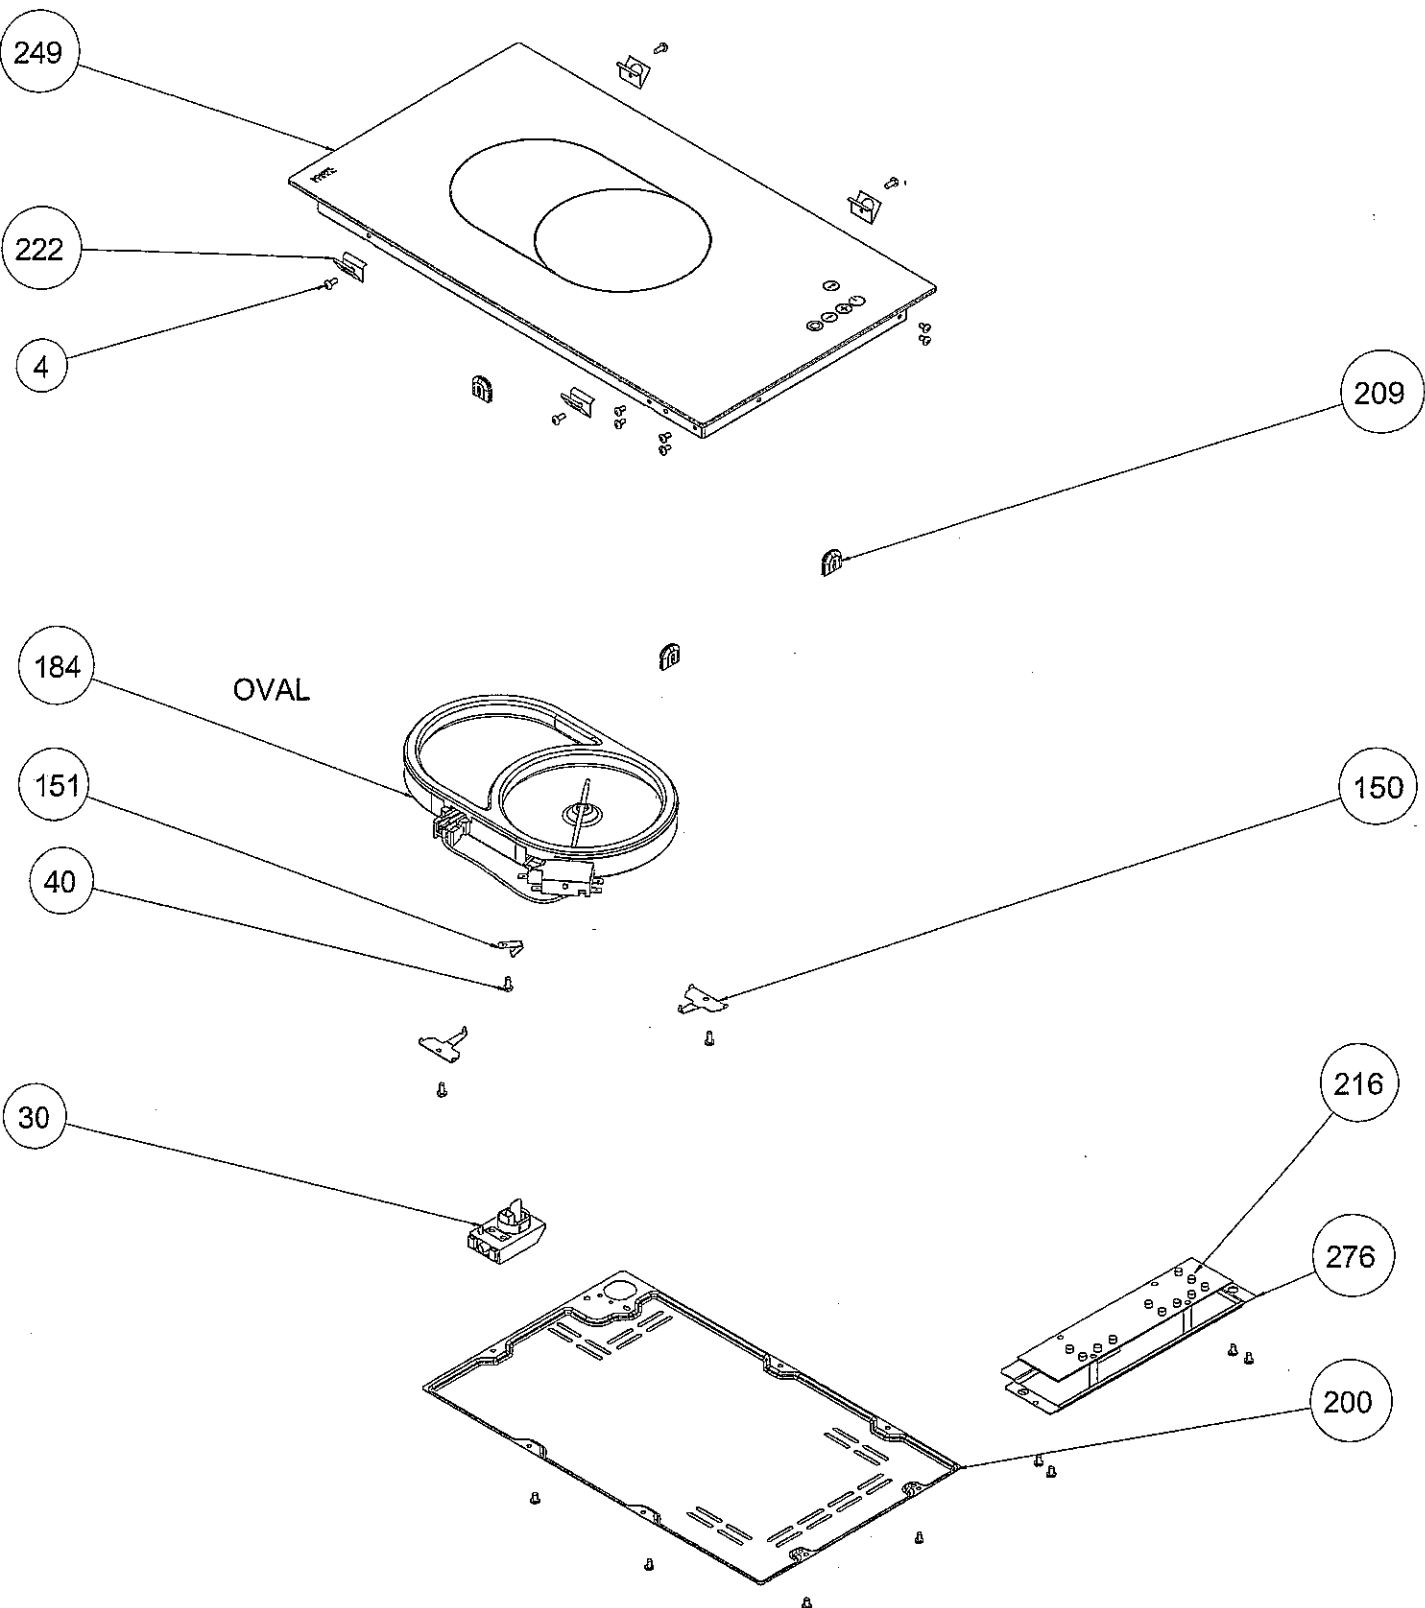

EXPLODED VIEW - RIGHT SIDE KNOB TOUCH CONTROL VITROCERAMIC HOB ASSEMBLY

EXPLODED VIEW - RIGHT SIDE TOUCH CONTROL VITROCERAMIC HOB ASSEMBLY

METAL FRAME FOR DOMINO VITRO HOB
(OPTIONAL)

DELTA

ALFA

GAMA

ZETA

ECLIPSE

RUSTIC
RISUS

BIG MEKA

SMALL MEKA

NORD

VESTA

JANNU

KNOBS (ONLY FOR HOB - OPTIONAL)