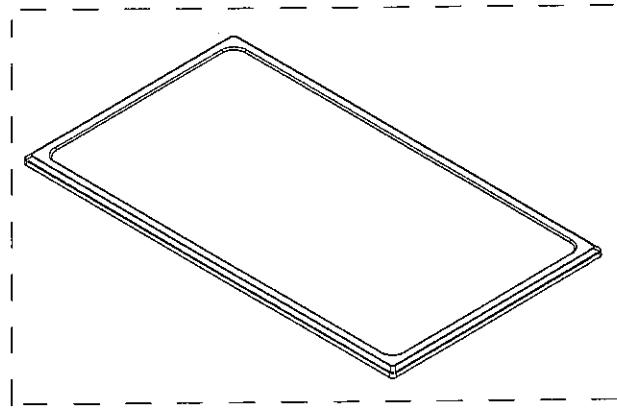

EXPLODED VIEW - RIGHT SIDE KNOB TOUCH CONTROL VITROCERAMIC HOB ASSEMBLY

EXPLODED VIEW - RIGHT SIDE TOUCH CONTROL VITROCERAMIC HOB ASSEMBLY

METAL FRAME FOR DOMINO VITRO HOB
(OPTIONAL)

DELTA

ALFA

GAMA

ZETA

ECLIPSE